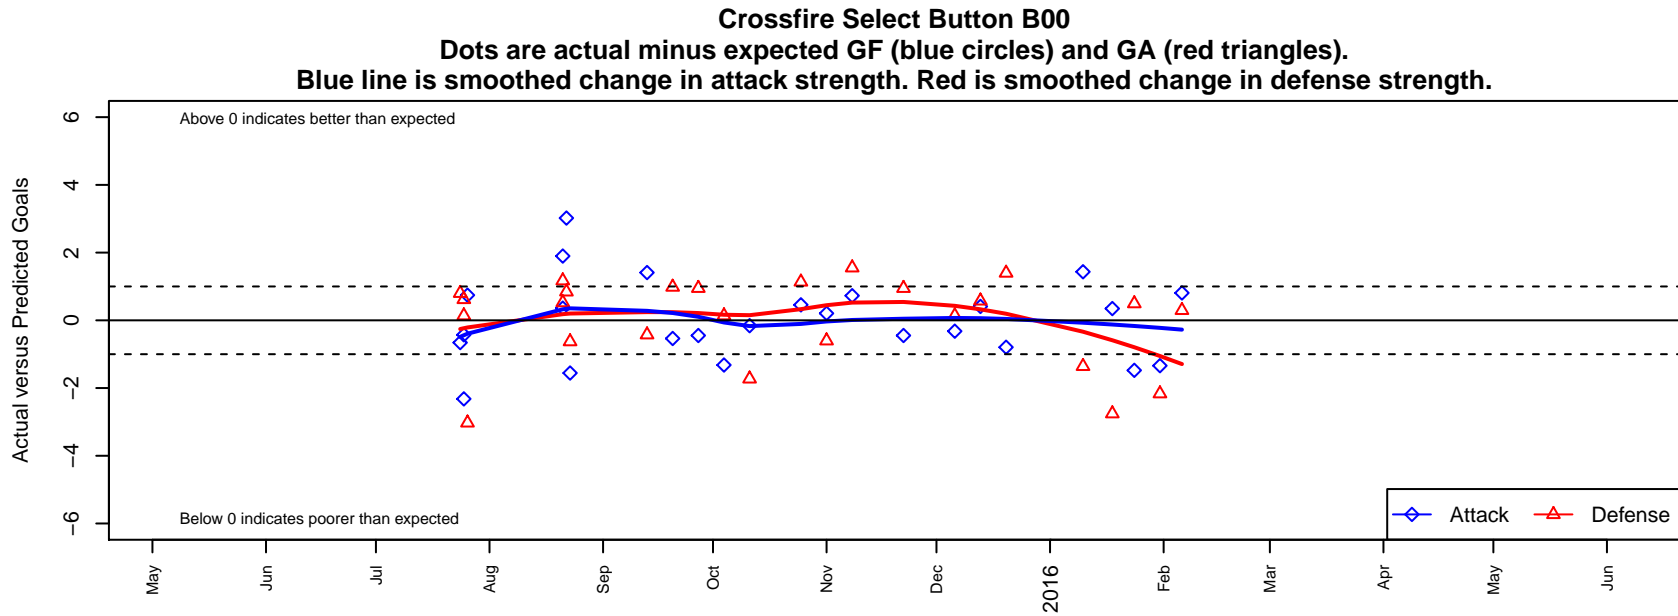

**attack and defense variance (black dot)
relative to other teams
and top 10 in region**

**attack and defense rating
relative to others at age
and all opponents in last 13 months**

Crossfire Select Button B00

Crossfire Select SC
Redmond, WA
B00 total strength=1364
attack=9.83 defense=5.06
fall league = NPSL Div 1 U15

alt names used:
Crossfire Select B00 Button
Crossfire Select B00 Button
CROSSFIRE SELECT BUTTON BU00 (WA)
Crossfire Select B00-Button

Venues played:
2015 Crossfire Select BU15 Gold
2015 REDAPT Cup Silver U15
2015 NPSL Division 1 U15
2015 WYS Presidents Cup B00 Division 1
2015 Friendly