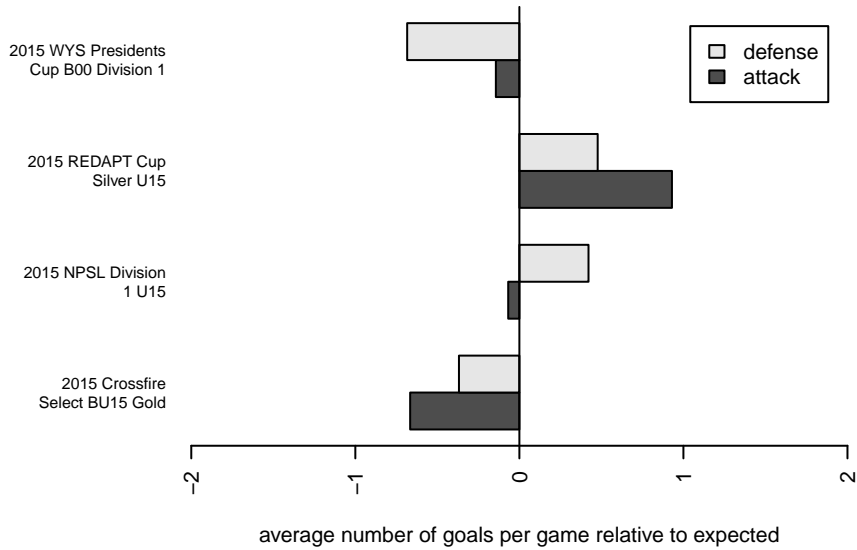

Performance relative to 13 month average