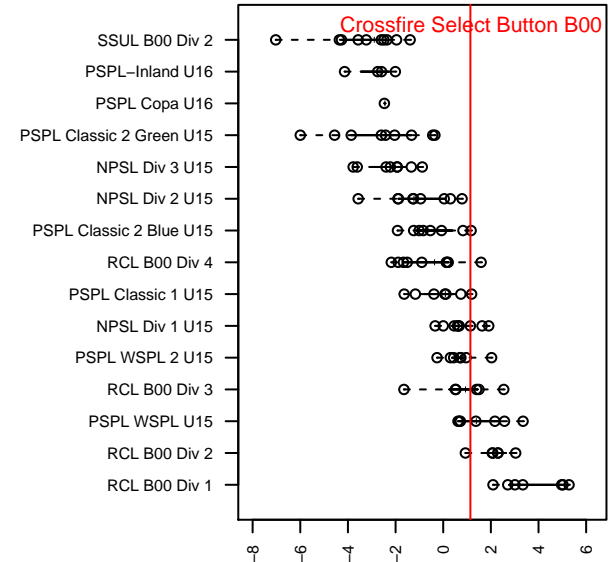

**attack and defense rating
relative to others at age
and all opponents in last 13 months**